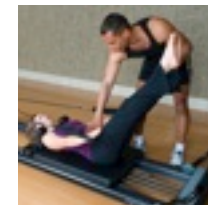

Relieve Stress

Speed Recovery

Reduce Stiffness & Pain

Soothe Muscles Rejuvenate Detoxify

Amethyst Bio Mat

FDA Approved Infrared & Negative Ion Complimentary Therapeutics for People & their Pets

A Breakthrough in MEDICAL SCIENCE